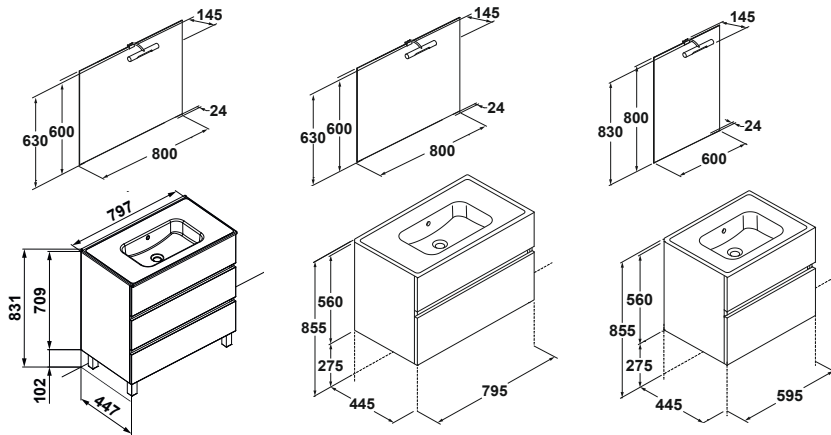

 Ref. 7931117

Conjunto / Set / Ensemble 80 cm.**

 Ref. 7931001

 Ref. 7931017

Espejo / Mirror / Miroir

Ref. 38282

* Mueble + Lavabo + Espejo / Drawer unit + wash-basin + mirror / Meuble + Lavabo + Miroir

** Mueble + lavabo / Drawer unit + wash-basin / Meuble + lavabo

Jade

Pack Jade 80 cm. *

- Ref. 7920201
- Ref. 7920268
- Ref. 7920273

Pack Jade 80 cm. *

- Ref. 7920001
- Ref. 7920068
- Ref. 7920073

Pack Jade 60 cm. *

- Ref. 7920101
- Ref. 7920168
- Ref. 7920173

Conjunto / Set / Ensemble 80 cm. **