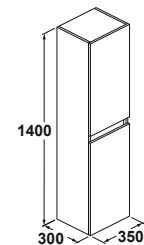

Columna / Column unit / Colonne

- ☐ Ref. 3829501

Luminaria / Lighting / Luminaire

Ref. 38296

Espejo / Mirror / Miroir 80 x 60 cm.

Ref. 38297

Espejo / Mirror / Miroir 65 x 60 cm.

Ref. 38294